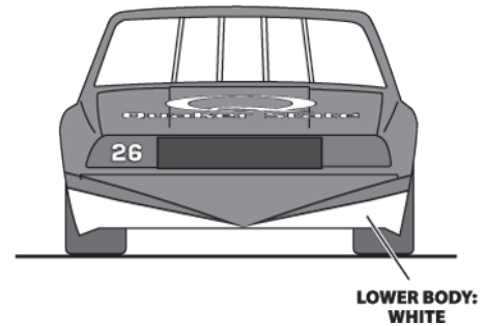

#26 Quaker State Regal / LeSabre

REGAL

Use Monogram 1989 Buick Regal Kit for Donor.
For LeSabre use Powerslide Resin Body and
Monogram 1986/87 Oldsmobile kit for chassis.

LESABRE