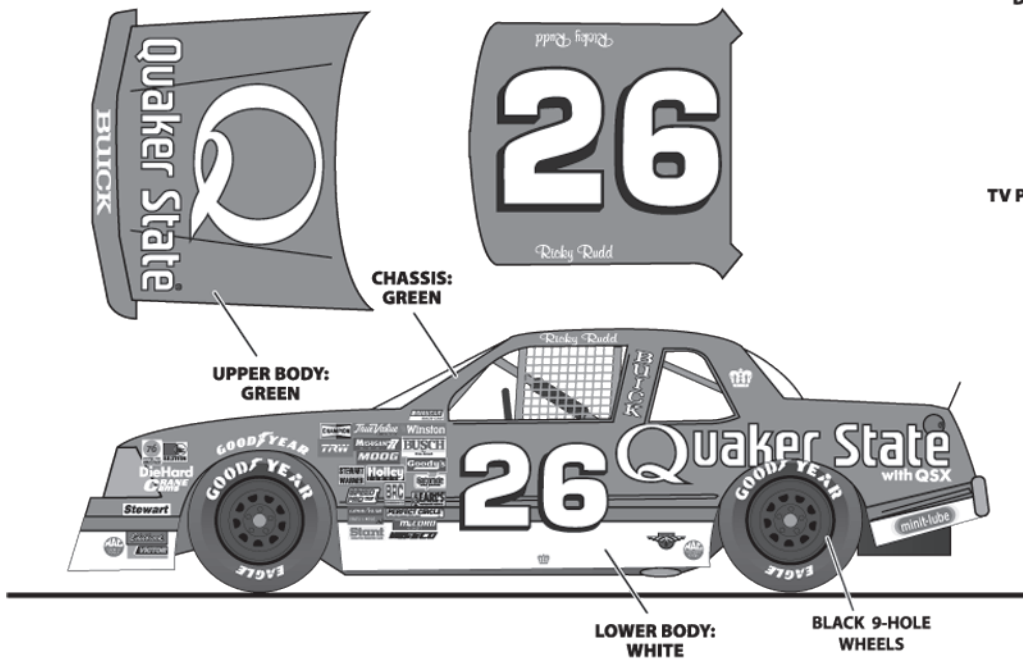

#26 Quaker State Regal / LeSabre

REGAL

Use Monogram 1989 Buick Regal Kit for Donor.
For LeSabre use Powerslide Resin Body and
Monogram 1986/87 Oldsmobile kit for chassis.

LESABRE