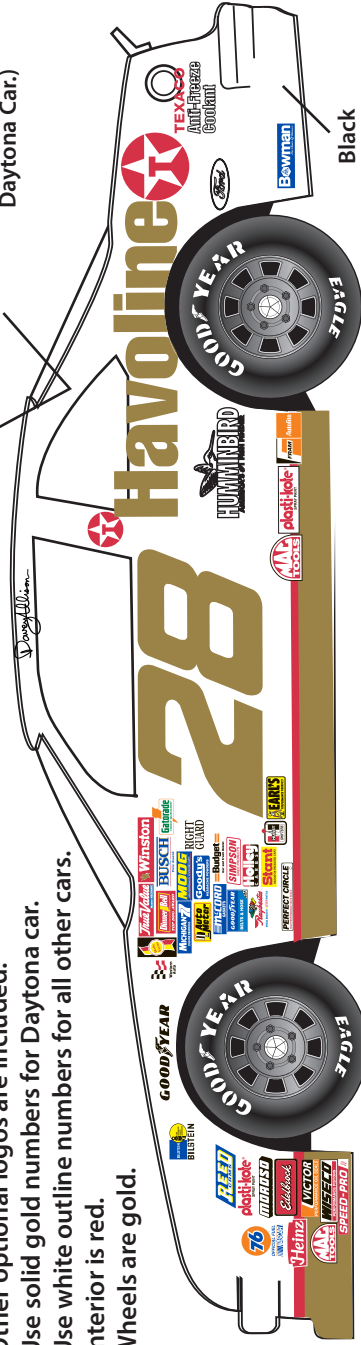

#28 Havoline Davey Allison 1990

Builders Notes:

1. Daytona 500 car is pictured.
Other optional logos are included.
2. Use solid gold numbers for Daytona car.
3. Use white outline numbers for all other cars.
4. Interior is red.
5. Wheels are gold.

STAY IN SCHOOL
 STAY IN SCHOOL
 (Optional: Not used on Daytona Car.)

Black
 No stripe.
 POWER SLIDE