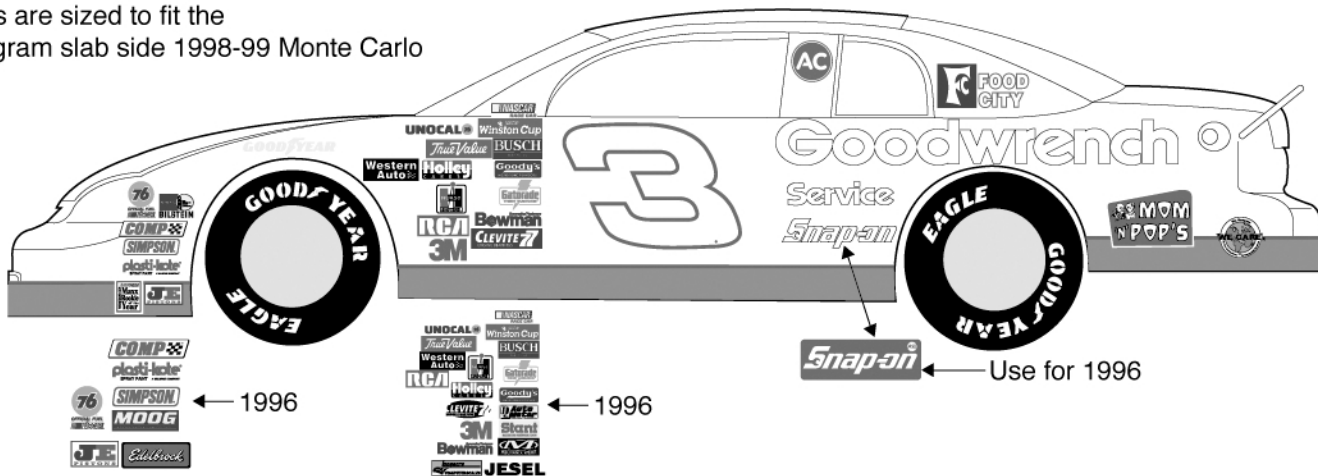

#3 Goodwrench Dale Earnhardt 1995-96 Monte Carlo

Note: Builder can paint the silver area or use the silver decals provided.

Decals are sized to fit the Monogram slab side 1998-99 Monte Carlo

← 1996

← 1996

← Use for 1996